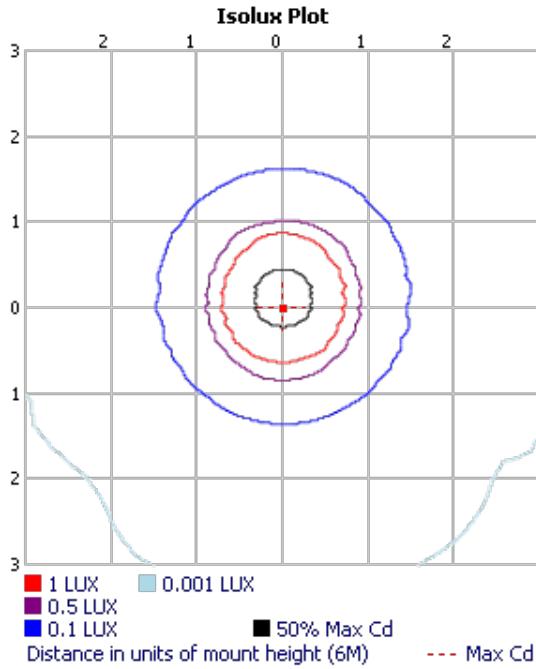

ZONAL LUMEN SUMMARY

ZONE	LUMENS	% LAMP	% LUMINAIRE
0-30	260.3	24.4%	69.5%
0-40	310.7	29.1%	82.9%
0-60	362.1	33.9%	96.7%
60-90	12.4	1.2%	3.3%
0-90	374.6	35.1%	100%

LUMENS PER ZONE

ZONE	LUMENS	% TOTAL
0-10	56.7	15.1%
10-20	114.5	30.6%
20-30	89.0	23.8%
30-40	50.4	13.5%
40-50	31.5	8.4%
50-60	20.0	5.3%
60-70	9.9	2.6%
70-80	2.4	0.6%
80-90	0.1	0.0%