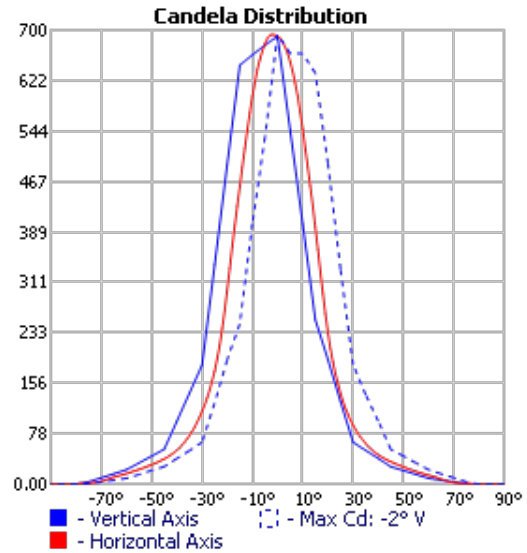

FLOOD PHOTOMETRIC REPORT

CATALOG: I1320

MANUFACTURER: PRO-LIGHT
TEST DATE: 2012-06-21
DESCRIPTION: I1320
LAMP: I1320-9W-3000K-38
LAMP OUTPUT: 1 LAMP, RATED LUMENS/LAMP: 1066.9
INPUT WATTAGE: 8.1
LUMINOUS OPENING: POINT
NEMA TYPE: 4 X 5
MAX CD: 693.4 AT HORIZONTAL: -2°, VERTICAL: 0°
EFFICIENCY: 35.1%

No
Photo
Available

SEE REPORT NOTES **

**FILE DOES NOT INCLUDE SUFFICIENT VERTICAL DATA TO PROPERLY CALCULATE BUG AND LCS UPLIGHT.
**FILE DOES NOT INCLUDE UPPER HEMISPHERE DATA(90-180) AND HAS CD > 0 AT 90° VERTICAL.