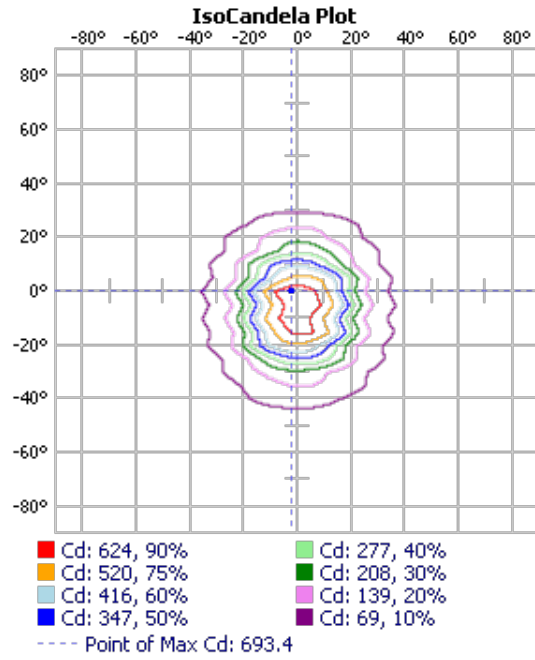

FLOOD PHOTOMETRIC REPORT

CATALOG: I1320

MANUFACTURER: PRO-LIGHT
TEST DATE: 2012-06-21
DESCRIPTION: I1320
LAMP: I1320-9W-3000K-38
LAMP OUTPUT: 1 LAMP, RATED LUMENS/LAMP: 1066.9
INPUT WATTAGE: 8.1
LUMINOUS OPENING: POINT
NEMA TYPE: 4 X 5
MAX CD: 693.4 AT HORIZONTAL: -2°, VERTICAL: 0°
EFFICIENCY: 35.1%

No
Photo
Available

SEE REPORT NOTES **

**FILE DOES NOT INCLUDE SUFFICIENT VERTICAL DATA TO PROPERLY CALCULATE BUG AND LCS UPLIGHT.
**FILE DOES NOT INCLUDE UPPER HEMISPHERE DATA(90-180) AND HAS CD > 0 AT 90° VERTICAL.

VISUAL PHOTOMETRIC TOOL 1.2.46 COPYRIGHT 2017, ACUITY BRANDS LIGHTING.
THIS PHOTOMETRIC REPORT HAS BEEN GENERATED USING METHODS RECOMMENDED BY THE IESNA. CALCULATIONS ARE BASED ON PHOTOMETRIC DATA PROVIDED BY THE MANUFACTURER, AND THE ACCURACY OF THIS PHOTOMETRIC REPORT IS DEPENDENT ON THE ACCURACY OF THE DATA PROVIDED. END-USER ENVIRONMENT AND APPLICATION (INCLUDING, BUT NOT LIMITED TO, VOLTAGE VARIATION AND DIRT ACCUMULATION) CAN CAUSE ACTUAL PHOTOMETRIC PERFORMANCE TO DIFFER FROM THE PERFORMANCE CALCULATED USING THE DATA PROVIDED BY THE MANUFACTURER. THIS REPORT IS PROVIDED WITHOUT WARRANTY AS TO ACCURACY, COMPLETENESS, RELIABILITY OR OTHERWISE. IN NO EVENT WILL ACUITY BRANDS LIGHTING BE RESPONSIBLE FOR ANY LOSS RESULTING FROM ANY USE OF THIS REPORT.

FLOOD SUMMARY

	EFFICIENCY	LUMENS	HORIZONTAL SPREAD	VERTICAL SPREAD
FIELD (10%):	27.9%	297.4	69.7	72.8
BEAM (50%):	15%	160.0	35	36.3
TOTAL:	35.1%	374.2		

LCS Graph

Back Light

Forward Light

Scale = Max LCS %