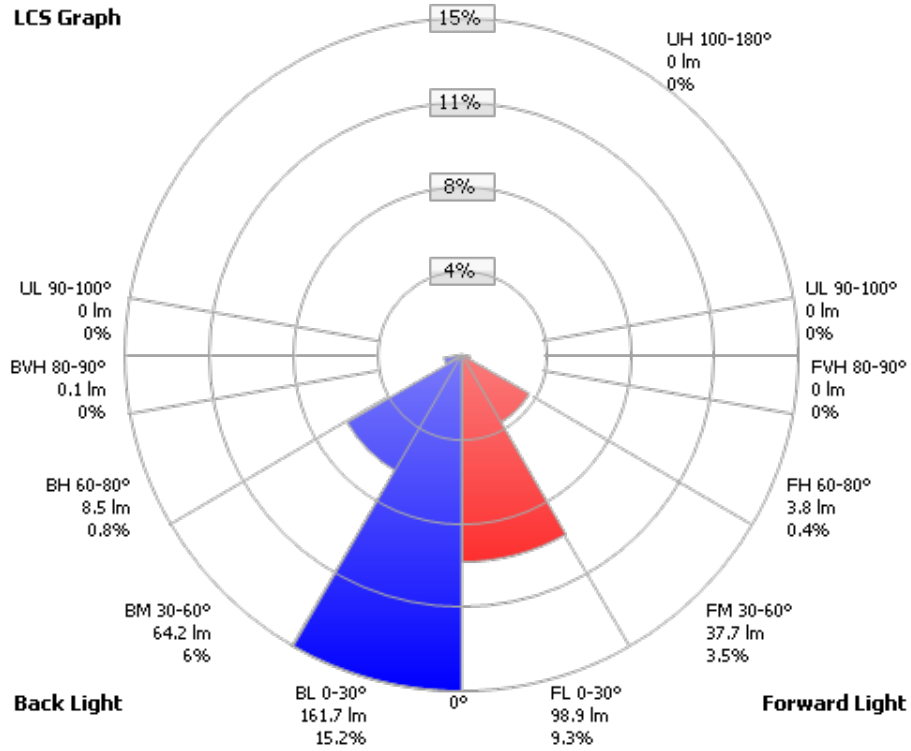

FLOOD PHOTOMETRIC REPORT

CATALOG: I1320

MANUFACTURER: PRO-LIGHT
TEST DATE: 2012-06-21
DESCRIPTION: I1320
LAMP: I1320-9W-3000K-38
LAMP OUTPUT: 1 LAMP, RATED LUMENS/LAMP: 1066.9
INPUT WATTAGE: 8.1
LUMINOUS OPENING: POINT
NEMA TYPE: 4 X 5
MAX CD: 693.4 AT HORIZONTAL: -2°, VERTICAL: 0°
EFFICIENCY: 35.1%

ZONAL LUMEN SUMMARY

ZONE	LUMENS	% LAMP	% LUMINAIRE
0-30	260.3	24.4%	69.5%
0-40	310.7	29.1%	82.9%
0-60	362.1	33.9%	96.7%
60-90	12.4	1.2%	3.3%
0-90	374.6	35.1%	100%

LUMENS PER ZONE

ZONE	LUMENS	% TOTAL
0-10	56.7	15.1%
10-20	114.5	30.6%
20-30	89.0	23.8%
30-40	50.4	13.5%
40-50	31.5	8.4%
50-60	20.0	5.3%
60-70	9.9	2.6%
70-80	2.4	0.6%
80-90	0.1	0.0%

FLOOD SUMMARY

	EFFICIENCY	LUMENS	HORIZONTAL SPREAD	VERTICAL SPREAD
FIELD (10%):	27.9%	297.4	69.7	72.8
BEAM (50%):	15%	160.0	35	36.3
TOTAL:	35.1%	374.2		

LCS Graph

Back Light

Forward Light

Scale = Max LCS %

Trapped Light: 692lm, 64.9%

CANDELA TABLE - TYPE B

	-90	-80	-70	-60	-50	-40	-30	-20	-10	0	10	20	30	40	50	60	70	80	90	
90	0	0	0	0	0	0	0	0	0	0	0	0	0	0	0	0	0	0	0	0
80	0	0	0	0	0	0	0	0	0	0	0	0	0	0	0	0	0	0	0	0
70	0	0	0	0	1	1	2	3	3	3	3	3	2	1	1	0	0	0	0	0
60	0	0	0	1	1	2	4	7	8	9	9	7	5	2	1	1	0	0	0	0
50	0	0	1	2	7	11	15	18	21	21	20	18	14	10	6	2	1	0	0	0
40	0	0	1	5	12	19	26	33	38	40	37	31	24	18	11	4	1	0	0	0
30	0	0	2	9	18	28	38	50	61	65	58	46	35	25	17	8	1	0	0	0
20	0	1	3	13	23	37	60	101	162	192	146	87	51	33	21	10	2	0	0	0
10	0	1	4	15	27	45	85	184	341	401	309	150	70	39	24	13	2	0	0	0
0	0	1	4	16	30	52	112	300	598	691	547	234	91	45	27	14	2	0	0	0
-10	0	1	4	16	30	51	109	286	571	662	505	212	87	44	26	13	2	0	0	0
-20	0	1	4	15	28	47	92	221	426	493	371	165	76	41	24	12	2	0	0	0
-30	0	1	3	13	24	38	60	105	162	184	145	93	56	35	21	11	2	0	0	0
-40	0	0	2	10	19	29	42	63	88	97	82	59	40	26	16	7	1	0	0	0
-50	0	0	1	6	13	21	27	35	41	43	40	34	26	18	11	4	1	0	0	0
-60	0	0	1	2	6	12	16	19	22	22	21	18	15	11	5	1	1	0	0	0
-70	0	0	0	1	3	5	7	8	10	10	9	8	6	4	2	1	0	0	0	0
-80	0	0	0	0	0	0	0	0	0	0	0	0	0	0	0	0	0	0	0	0
-90	0	0	0	0	0	0	0	0	0	0	0	0	0	0	0	0	0	0	0	0