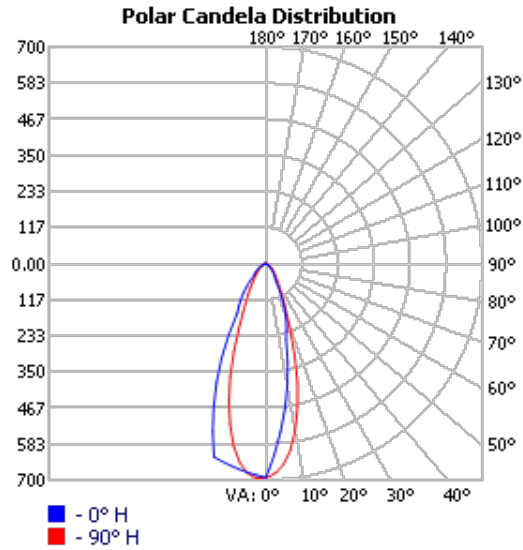

FLOOD PHOTOMETRIC REPORT

CATALOG: I1320

MANUFACTURER: PRO-LIGHT
TEST DATE: 2012-06-21
DESCRIPTION: I1320
LAMP: I1320-9W-3000K-38
LAMP OUTPUT: 1 LAMP, RATED LUMENS/LAMP: 1066.9
INPUT WATTAGE: 8.1
LUMINOUS OPENING: POINT
NEMA TYPE: 4 X 5
MAX CD: 693.4 AT HORIZONTAL: -2°, VERTICAL: 0°
EFFICIENCY: 35.1%

No
Photo
Available

SEE REPORT NOTES **

**FILE DOES NOT INCLUDE SUFFICIENT VERTICAL DATA TO PROPERLY CALCULATE BUG AND LCS UPLIGHT.
**FILE DOES NOT INCLUDE UPPER HEMISPHERE DATA(90-180) AND HAS CD > 0 AT 90° VERTICAL.

FLOOD SUMMARY

	EFFICIENCY	LUMENS	HORIZONTAL SPREAD	VERTICAL SPREAD
FIELD (10%):	27.9%	297.4	69.7	72.8
BEAM (50%):	15%	160.0	35	36.3
TOTAL:	35.1%	374.2		

LCS Graph

Back Light

Forward Light

Scale = Max LCS %

Trapped Light: 692lm, 64.9%

CANDELA TABLE - TYPE B

	-90	-80	-70	-60	-50	-40	-30	-20	-10	0	10	20	30	40	50	60	70	80	90	
90	0	0	0	0	0	0	0	0	0	0	0	0	0	0	0	0	0	0	0	0
80	0	0	0	0	0	0	0	0	0	0	0	0	0	0	0	0	0	0	0	0
70	0	0	0	0	1	1	2	3	3	3	3	3	2	1	1	0	0	0	0	0
60	0	0	0	1	1	2	4	7	8	9	9	7	5	2	1	1	0	0	0	0
50	0	0	1	2	7	11	15	18	21	21	20	18	14	10	6	2	1	0	0	0
40	0	0	1	5	12	19	26	33	38	40	37	31	24	18	11	4	1	0	0	0
30	0	0	2	9	18	28	38	50	61	65	58	46	35	25	17	8	1	0	0	0
20	0	1	3	13	23	37	60	101	162	192	146	87	51	33	21	10	2	0	0	0
10	0	1	4	15	27	45	85	184	341	401	309	150	70	39	24	13	2	0	0	0
0	0	1	4	16	30	52	112	300	598	691	547	234	91	45	27	14	2	0	0	0
-10	0	1	4	16	30	51	109	286	571	662	505	212	87	44	26	13	2	0	0	0
-20	0	1	4	15	28	47	92	221	426	493	371	165	76	41	24	12	2	0	0	0
-30	0	1	3	13	24	38	60	105	162	184	145	93	56	35	21	11	2	0	0	0
-40	0	0	2	10	19	29	42	63	88	97	82	59	40	26	16	7	1	0	0	0
-50	0	0	1	6	13	21	27	35	41	43	40	34	26	18	11	4	1	0	0	0
-60	0	0	1	2	6	12	16	19	22	22	21	18	15	11	5	1	1	0	0	0
-70	0	0	0	1	3	5	7	8	10	10	9	8	6	4	2	1	0	0	0	0
-80	0	0	0	0	0	0	0	0	0	0	0	0	0	0	0	0	0	0	0	0
-90	0	0	0	0	0	0	0	0	0	0	0	0	0	0	0	0	0	0	0	0