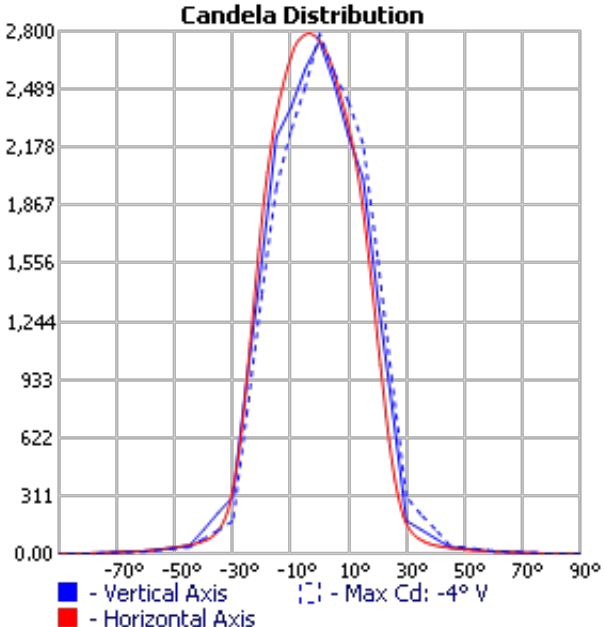

FLOOD PHOTOMETRIC REPORT

CATALOG: I315

MANUFACTURER: PRO-LIGHT
TEST DATE: 2019-01-28
DESCRIPTION: I315
LAMP: I315-15W-V10B-38D-3000K
LAMP OUTPUT: 1 LAMP, RATED LUMENS/LAMP: 1290.5
INPUT WATTAGE: 14.1
LUMINOUS OPENING: POINT
NEMA TYPE: 4 X 4
MAX CD: 2,789.5 AT HORIZONTAL: -4°, VERTICAL: 0°
EFFICIENCY: 100%

No
Photo
Available

VISUAL PHOTOMETRIC TOOL 1.2.46 COPYRIGHT 2020, ACUITY BRANDS LIGHTING.
THIS PHOTOMETRIC REPORT HAS BEEN GENERATED USING METHODS RECOMMENDED BY THE IESNA. CALCULATIONS ARE BASED ON PHOTOMETRIC DATA PROVIDED BY THE MANUFACTURER, AND THE ACCURACY OF THIS PHOTOMETRIC REPORT IS DEPENDENT ON THE ACCURACY OF THE DATA PROVIDED. END-USER ENVIRONMENT AND APPLICATION (INCLUDING, BUT NOT LIMITED TO, VOLTAGE VARIATION AND DIRT ACCUMULATION) CAN CAUSE ACTUAL PHOTOMETRIC PERFORMANCE TO DIFFER FROM THE PERFORMANCE CALCULATED USING THE DATA PROVIDED BY THE MANUFACTURER. THIS REPORT IS PROVIDED WITHOUT WARRANTY AS TO ACCURACY, COMPLETENESS, RELIABILITY OR OTHERWISE. IN NO EVENT WILL ACUITY BRANDS LIGHTING BE RESPONSIBLE FOR ANY LOSS RESULTING FROM ANY USE OF THIS REPORT.