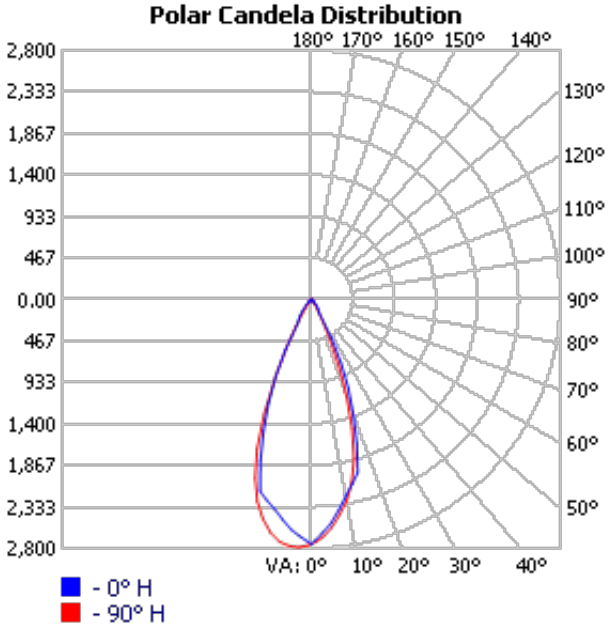

FLOOD PHOTOMETRIC REPORT

CATALOG: I315

MANUFACTURER: PRO-LIGHT
TEST DATE: 2019-01-28
DESCRIPTION: I315
LAMP: I315-15W-V10B-38D-3000K
LAMP OUTPUT: 1 LAMP, RATED LUMENS/LAMP: 1290.5
INPUT WATTAGE: 14.1
LUMINOUS OPENING: POINT
NEMA TYPE: 4 X 4
MAX CD: 2,789.5 AT HORIZONTAL: -4°, VERTICAL: 0°
EFFICIENCY: 100%

No
Photo
Available

VISUAL PHOTOMETRIC TOOL 1.2.46 COPYRIGHT 2020, ACUITY BRANDS LIGHTING.
THIS PHOTOMETRIC REPORT HAS BEEN GENERATED USING METHODS RECOMMENDED BY THE IESNA. CALCULATIONS ARE BASED ON PHOTOMETRIC DATA PROVIDED BY THE MANUFACTURER, AND THE ACCURACY OF THIS PHOTOMETRIC REPORT IS DEPENDENT ON THE ACCURACY OF THE DATA PROVIDED. END-USER ENVIRONMENT AND APPLICATION (INCLUDING, BUT NOT LIMITED TO, VOLTAGE VARIATION AND DIRT ACCUMULATION) CAN CAUSE ACTUAL PHOTOMETRIC PERFORMANCE TO DIFFER FROM THE PERFORMANCE CALCULATED USING THE DATA PROVIDED BY THE MANUFACTURER. THIS REPORT IS PROVIDED WITHOUT WARRANTY AS TO ACCURACY, COMPLETENESS, RELIABILITY OR OTHERWISE. IN NO EVENT WILL ACUITY BRANDS LIGHTING BE RESPONSIBLE FOR ANY LOSS RESULTING FROM ANY USE OF THIS REPORT.